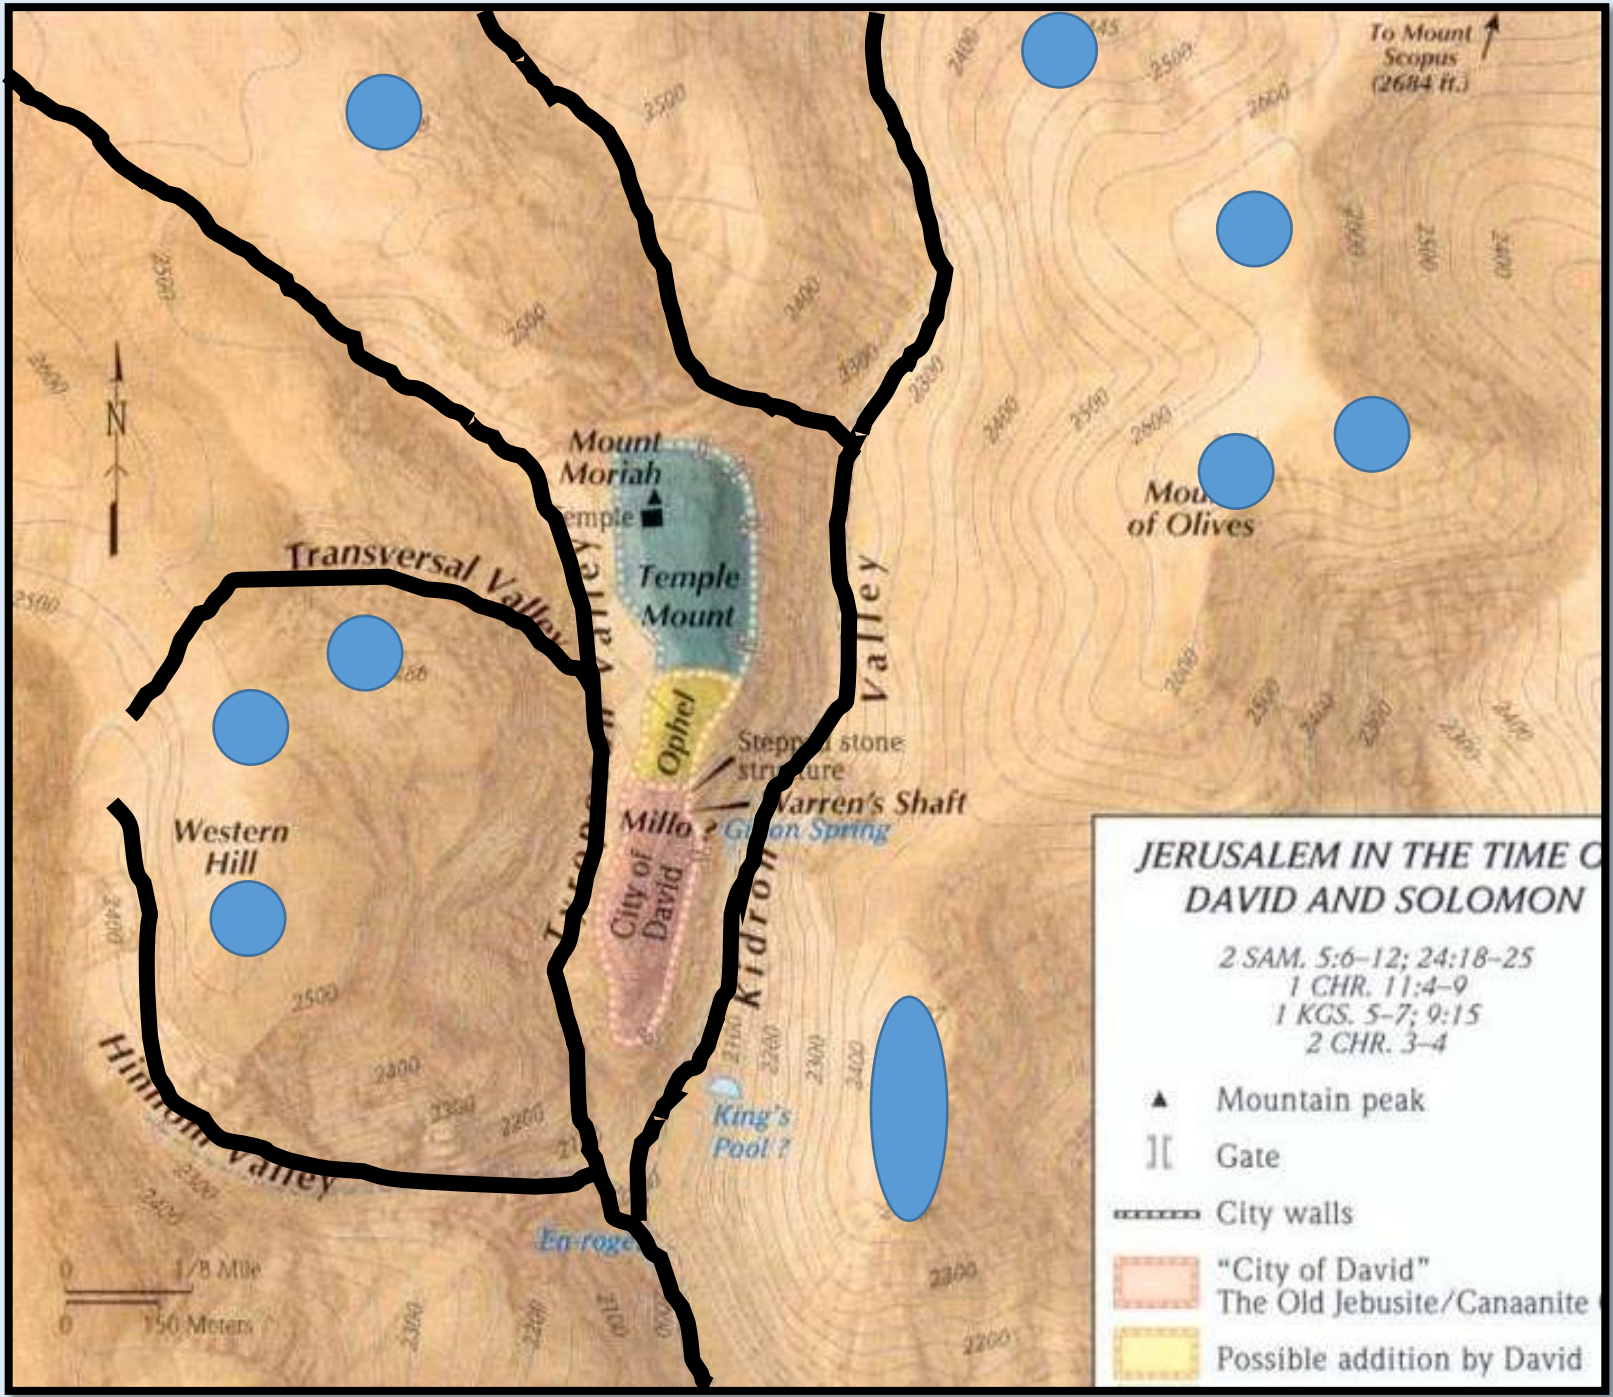

# Safety?

As safe as Jerusalem

# As safe as Jerusalem

**JERUSALEM IN THE TIME OF DAVID AND SOLOMON**

2 SAM. 5:6-12; 24:18-25  
 1 CHR. 11:4-9  
 1 KGS. 5-7; 9:15  
 2 CHR. 3-4

- ▲ Mountain peak
- || Gate
- City walls
- City of David
- The Old Jebusite/Canaanite
- Possible addition by David